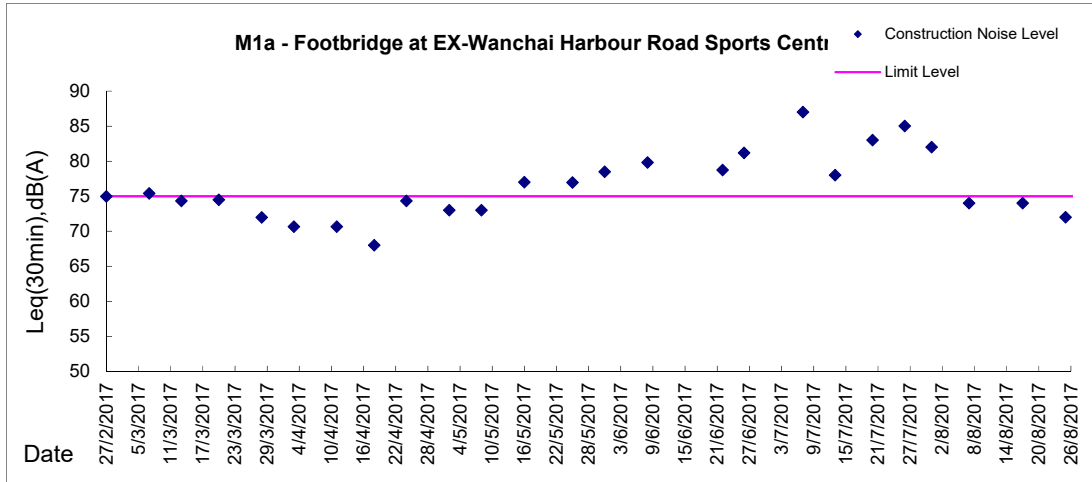

Graphic Presentation of Noise Monitoring Result

Day Time (0700 - 1900hrs on normal weekdays)

Graphic Presentation of Noise Monitoring Result

Day Time (0700 - 1900hrs on normal weekdays)