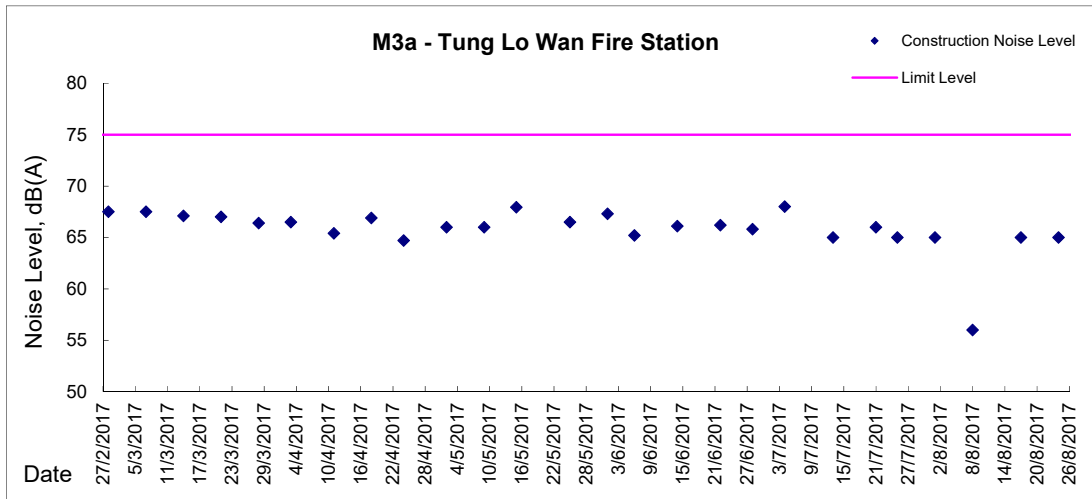

Graphic Presentation of Noise Monitoring Result

Day Time (0700 - 1900hrs on normal weekdays)

Graphic Presentation of Noise Monitoring Result

Day Time (0700 - 1900hrs on normal weekdays)