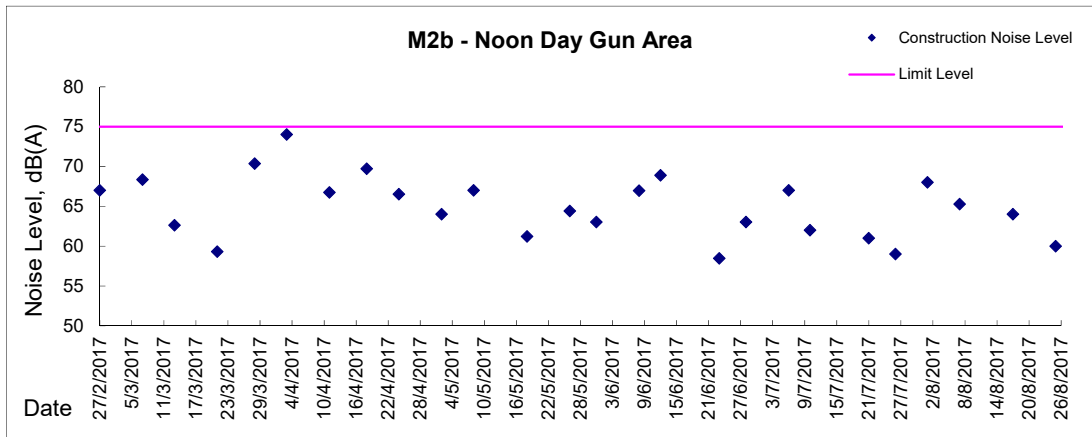

Graphic Presentation of Noise Monitoring Result

Day Time (0700 - 1900hrs on normal weekdays)

Graphic Presentation of Noise Monitoring Result

Day Time (0700 - 1900hrs on normal weekdays)